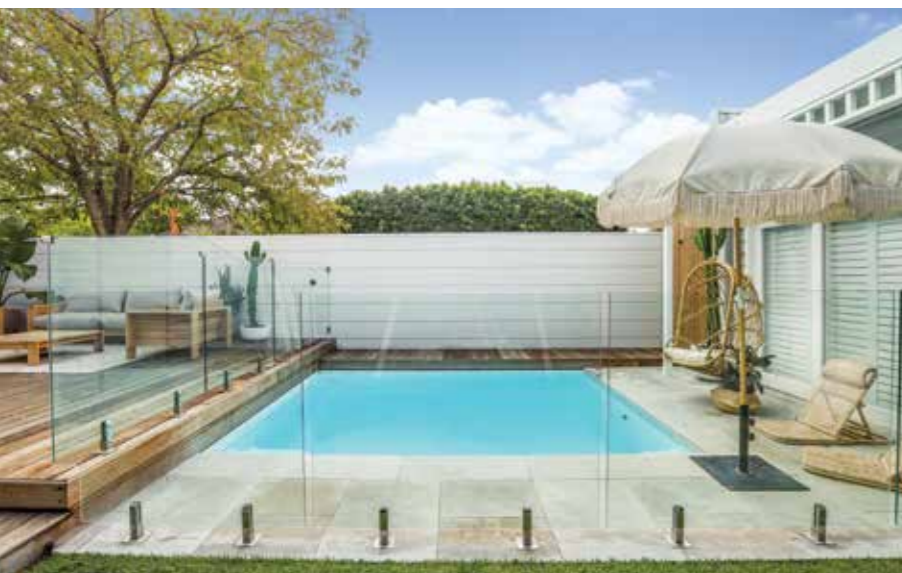

SANTA FE
L: 5m | W: 2.7m
D: 1m - 1.63m

Santa Fe 5m x 2.7m

- Modern, geometric shape to fit most backyards
- Extra wide, full length bench seat
- Uninterrupted swimming length
- 2 hydrotherapy seats with spa jets at shallow end
- Optional spa jets available for the deep end seat