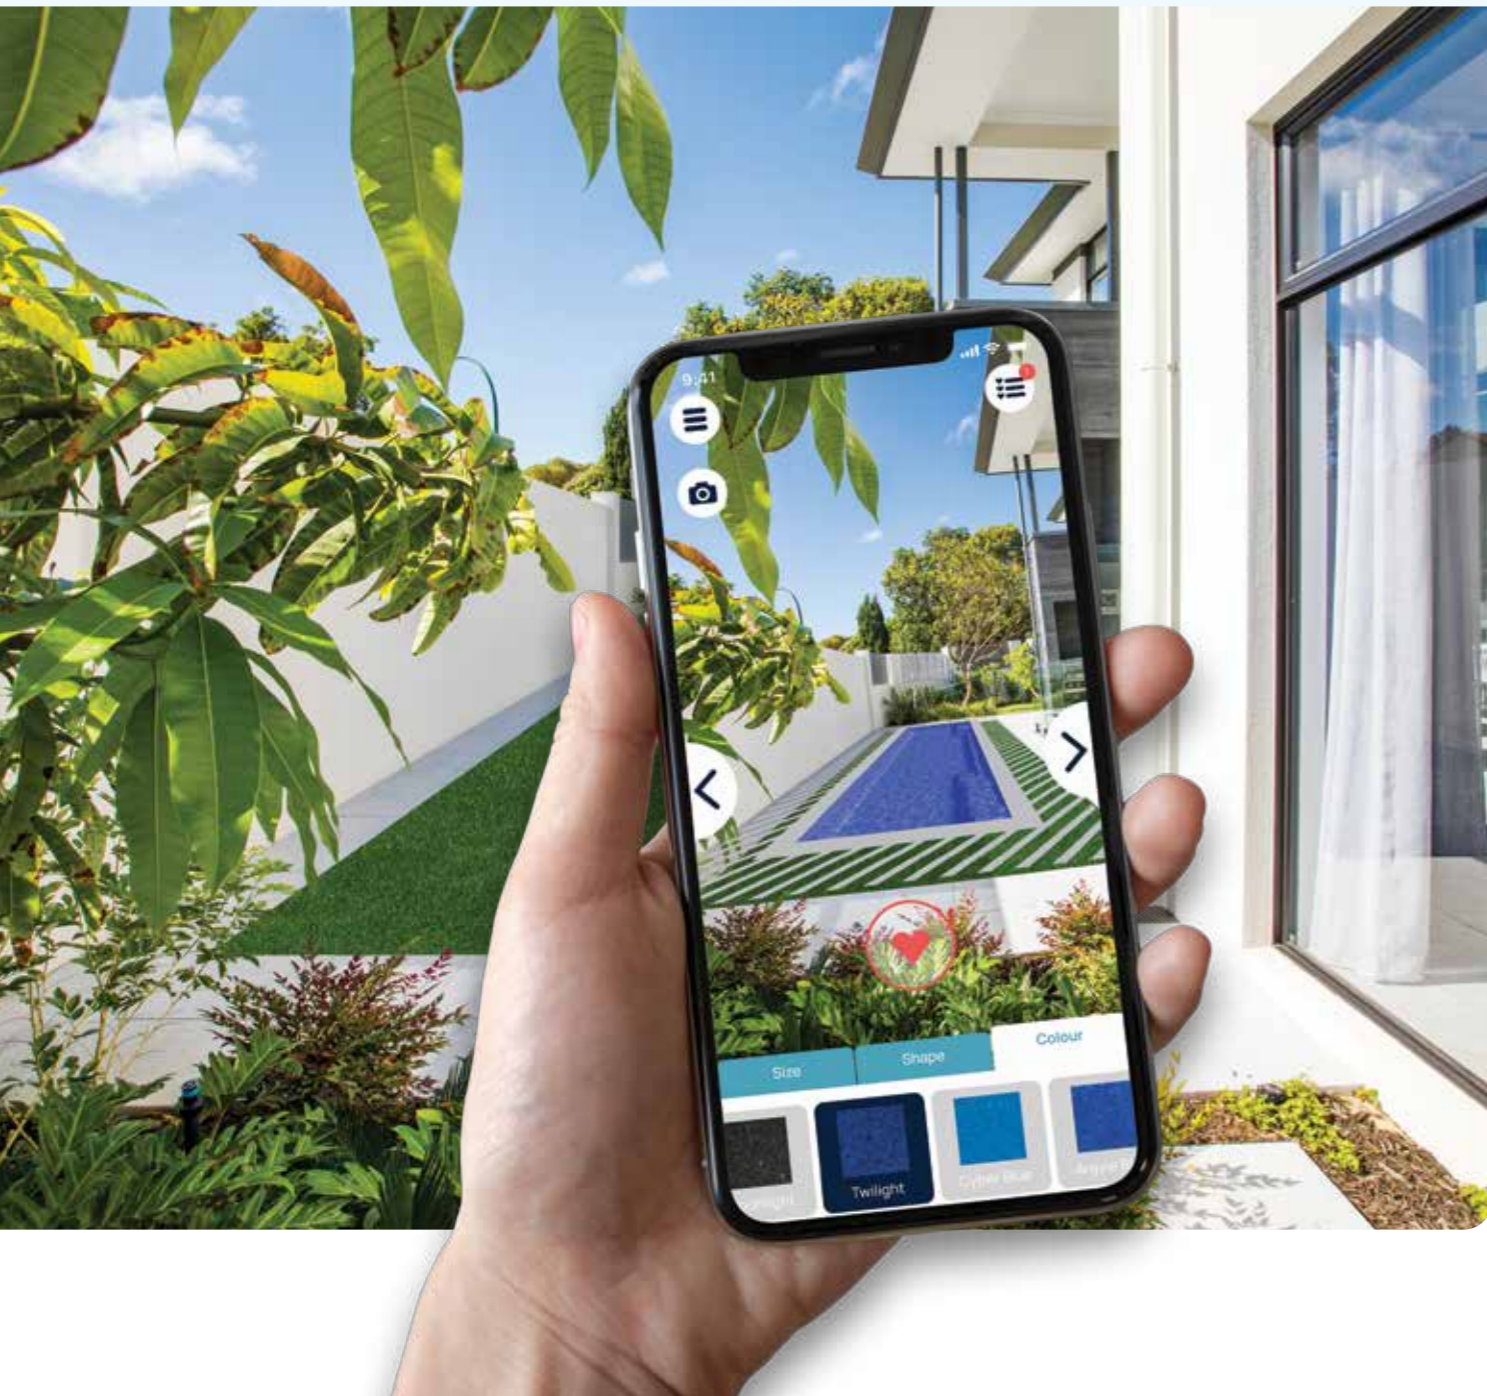

My Pool Design AR Experience

VISUALISE YOUR POOL IN YOUR OWN BACKYARD

Are you ready to create your dream poolside lifestyle but don't know which pool is best for your space? Try our easy-to-use AR app to view different pool designs and see which one is the perfect fit for your area, all while you are standing in your own backyard. Simply step outside with your phone and select the area you are ready to transform with your new pool. Use our app to view our range of designs and choose the shape, size and colour that best suits your area and lifestyle.

My Pool Design uses augmented reality to let you see your pool design in your actual space, helping you take the guesswork out of planning your dream pool. Simply download the free My Pool Design app and you can picture it instantly with our visualiser.

MY
POOL
DESIGN