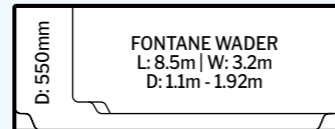

Fontane Wader 8.5m x 3.2m

- Unobtrusive entry and exit steps
- Wading entry great for small kids or as a chill out zone
- Bench seating along one side of the pool – ideal rest spot