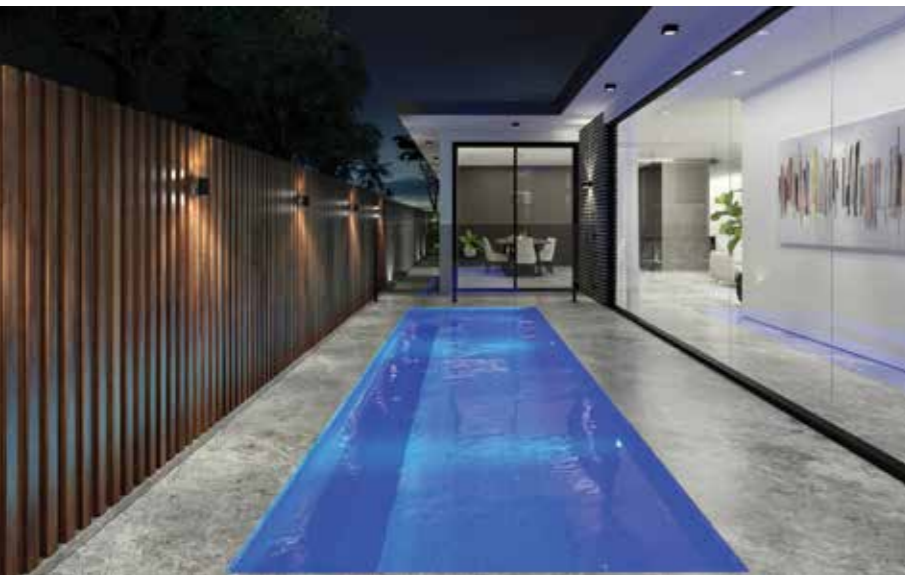

Marina Quay 6.7m x 3.2m

- Contemporary curved style
- Innovative safety ledge design
- Generous swim space and deep end swim-out
- Seating area can be upgraded with spa jets

Revello 6.8m x 3.33m

- Convenient side entry steps on each side of the shallow end
- Long seating ledge down one side, ideal for a relaxation zone
- Safety ledge for added peace of mind
- Uninterrupted end to end swimming area

Aquila 7m x 4m

- Modern geometric design
- Unobtrusive corner entry steps to maximise swimming area
- Extended bench along one side of the pool
- Perfect for swimming and relaxation

Messina 7m x 2m

- Slim 2m width perfect for narrow yards
- Unobtrusive corner entry steps to maximise swimming area
- Extended bench along one side of the pool

Picture for illustrative purposes.

Cayman 7.07m x 4m

- Popular selling pool design
- Side-entry steps with extended bench seat
- Generous swim space
- Deep end corner swim-out

Fontane 7m x 3.2m

- Chic geometric design
- Unobtrusive corner entry steps to maximise swimming area
- Extended bench along one side of the pool