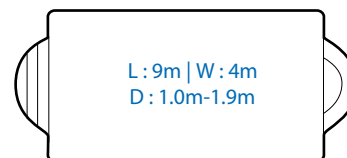

BUCCANEER'S AWARD WINNING RANGE OF FIBREGLASS POOL MODELS

EMPEROR